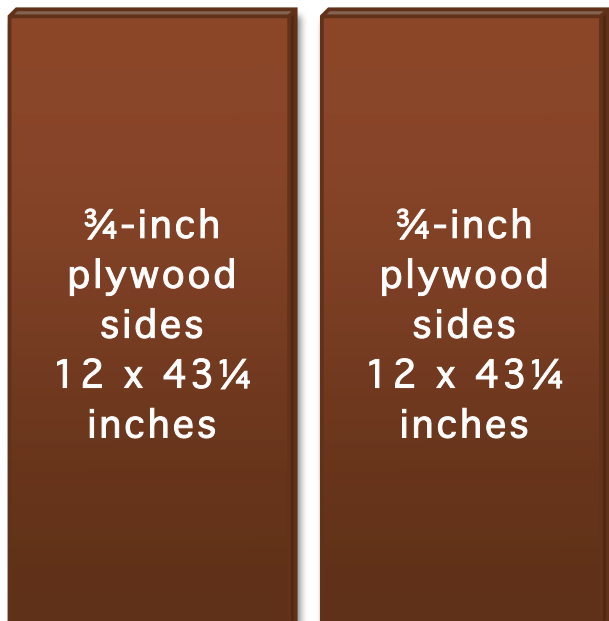

# Bookcase Cut List

Fluted casing  
2 @ 12 x 39 3/4 inches

3/4 inch plywood shelf supports  
6 @ 12 x 12 1/2 inches

3/4 inch plywood shelf supports  
2 @ 12 x 3 1/2 inches

1x3 crosspiece 1 @ 28 inches