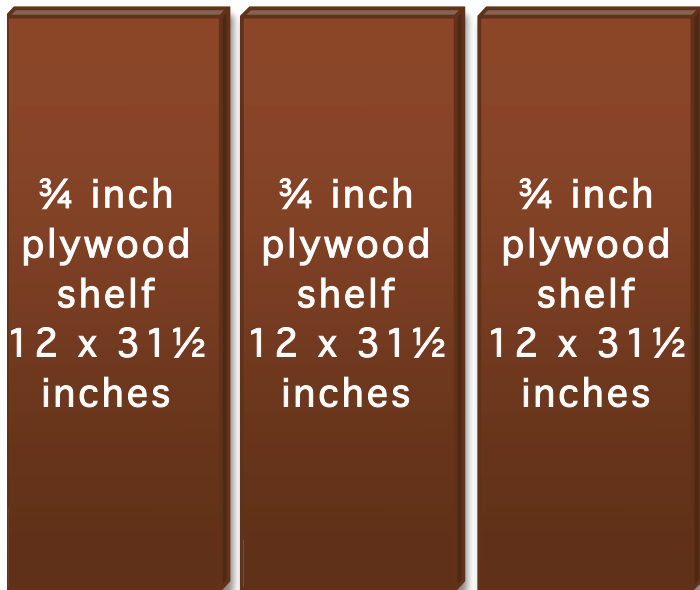

# Bookcase Cut List

Fluted casing  
2 @ 12 x 39 3/4 inches

3/4 inch plywood shelf supports  
6 @ 12 x 12 1/2 inches

3/4 inch plywood shelf supports  
2 @ 12 x 3 1/2 inches

1x3 crosspiece 1 @ 28 inches